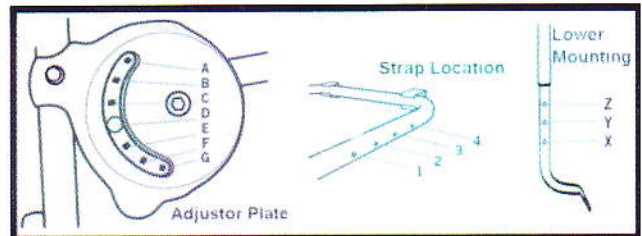

Standing 2 or 3 bike carrier

4

More about EasyGrip bike racks
[Product range](#) | [Where to buy](#) | [Instructions](#)